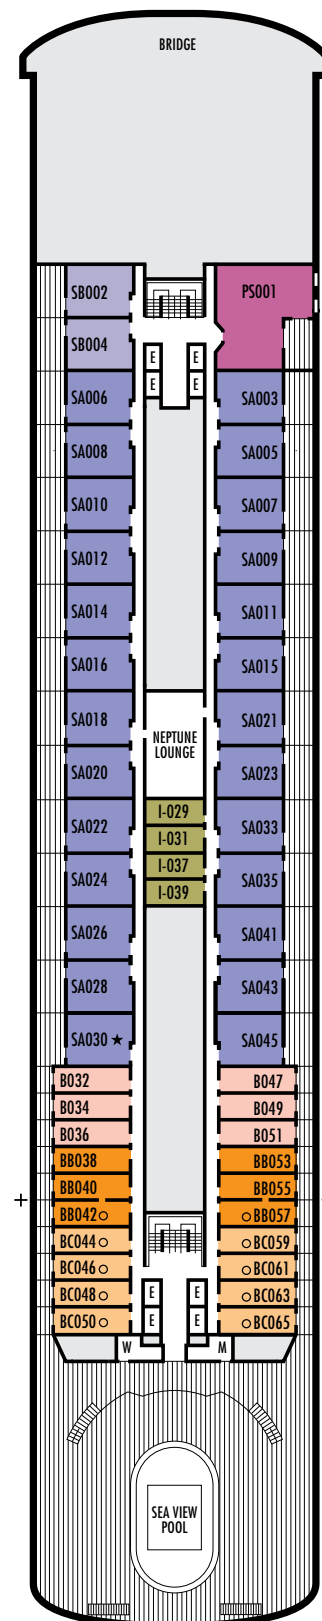

For more information regarding accessibility features on our ships please visit the [Accessible Cruising](#) section of our website.

VERANDAH SUITES

PS

Pinnacle Suite: Bedroom with 1 king-size bed, oversize whirlpool bath & shower, living room, dining room, dressing room, private verandah, pantry, 1 sofa bed for 2 persons, mini-bar, refrigerator, guest toilet, floor-to-ceiling windows. Approximately 1,273 sq. ft. including verandah.

SA SB

Neptune Suites: 2 lower beds convertible to 1 king-size bed, whirlpool bath & shower, large sitting area, dressing room, private verandah, 1 sofa bed for 2 persons, mini-bar, refrigerator, floor-to-ceiling windows. Approximately 575 sq. ft. including verandah.

B BB BC

Vista Suites: 2 lower beds convertible to 1 queen-size bed, whirlpool bath & shower, sitting area, private verandah, mini-bar, refrigerator, floor-to-ceiling windows. Approximately 283 sq. ft. including verandah.

INTERIOR STATEROOMS

I

Large: 2 lower beds convertible to 1 queen-size bed, shower. Approximately 141–226 sq. ft.

Navigation Deck