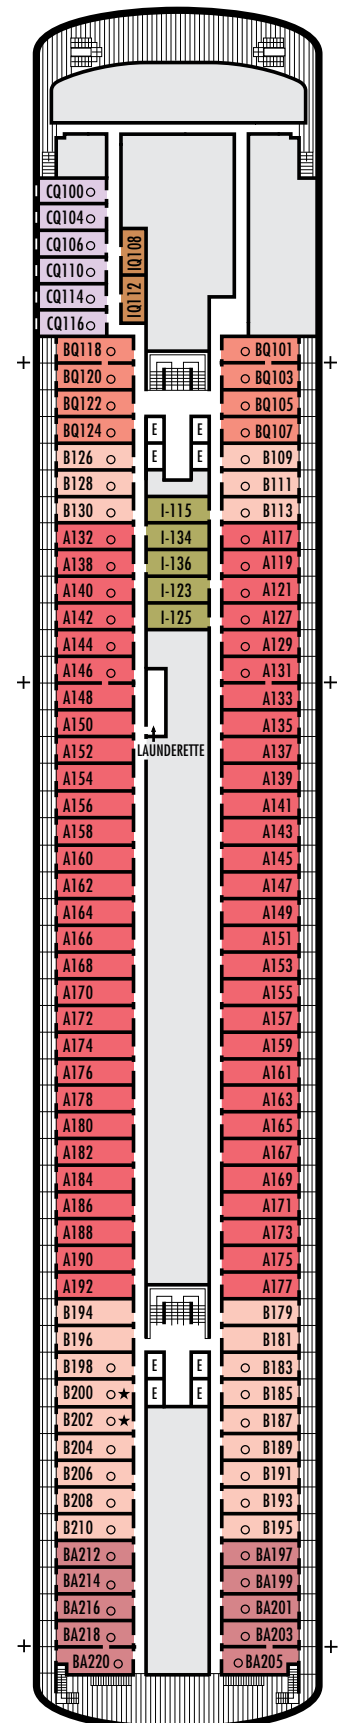

For more information regarding accessibility features on our ships please visit the [Accessible Cruising](#) section of our website.

VERANDAH SPA SUITES

■ BQ

Vista Spa Suites: 2 lower beds convertible to 1 queen-size bed, whirlpool bath & shower, sitting area, private verandah, mini-bar, refrigerator, floor-to-ceiling windows. Approximately 283 sq. ft. including verandah.

VERANDAH SUITES

■ A ■ B ■ BA

Vista Suites: 2 lower beds convertible to 1 queen-size bed, whirlpool bath & shower, sitting area, private verandah, mini-bar, refrigerator, floor-to-ceiling windows. Approximately 283 sq. ft. including verandah.

OCEAN-VIEW SPA STATEROOMS

■ CQ

Large Ocean-view Spa: 2 lower beds convertible to 1 queen-size bed, bathtub & shower. Approximately 174–255 sq. ft.

INTERIOR SPA STATEROOMS

■ IQ

Large Interior Spa: 2 lower beds convertible to 1 queen-size bed, shower. Approximately 130 sq. ft.

INTERIOR STATEROOMS

■ I

Large: 2 lower beds convertible to 1 queen-size bed, shower. Approximately 182 sq. ft.

Verandah Deck