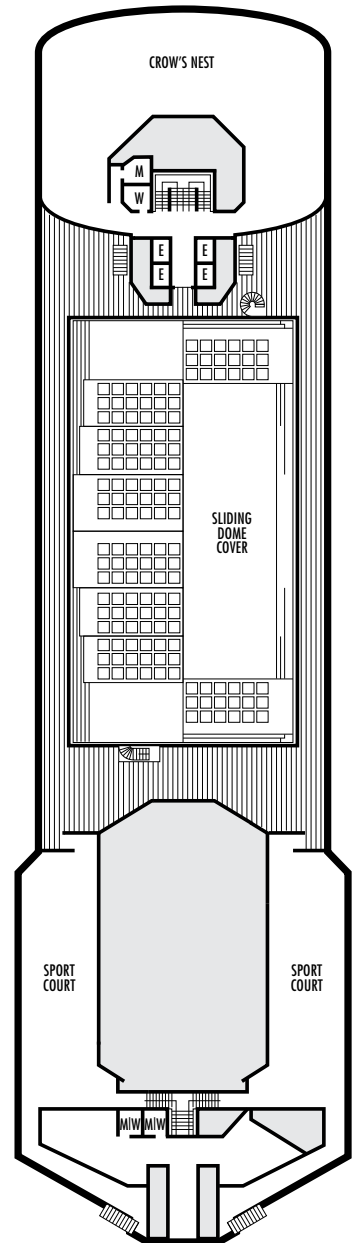

MAASDAM

DECK PLANS & STATEROOMS

The deck plans are color-coded by category of stateroom, and the category letter precedes the stateroom number in each room. All staterooms are equipped with flat-panel television, DVD player, telephone and multichannel music.

Important Note: Not all staterooms within each category have the same furniture configuration and/or facilities. Appropriate symbols within the rooms on the deck plans describe differences from the stateroom descriptions below.

All information is subject to change.

STATEROOM SYMBOL LEGEND

- Quad (2 lower beds, 1 sofa bed, 1 upper)
- Triple (2 lower beds, 1 sofa bed)
- △ Partial sea view
- × Fully obstructed view
- + Connecting rooms
- These staterooms have portholes instead of windows

ACCESSIBILITY STATEROOM SYMBOL LEGEND

- ♿ Staterooms CA367 is fully accessible, roll-in shower only, wheelchair-accessible doorways
- ★ Suites SA030, B200 & B202 and staterooms K500, G501, G502, C563, FF829 & FF831 are ambulatory accessible, shower only with small step, step into bathroom, standard interior and exterior door size. Staterooms EE390, EE389, G704, G706, G709 & G711 are ambulatory accessible, roll-in shower only, wheelchair-accessible doorways.

For more information regarding accessibility features on our ships please visit the [Accessible Cruising](#) section of our website.

Sports Deck