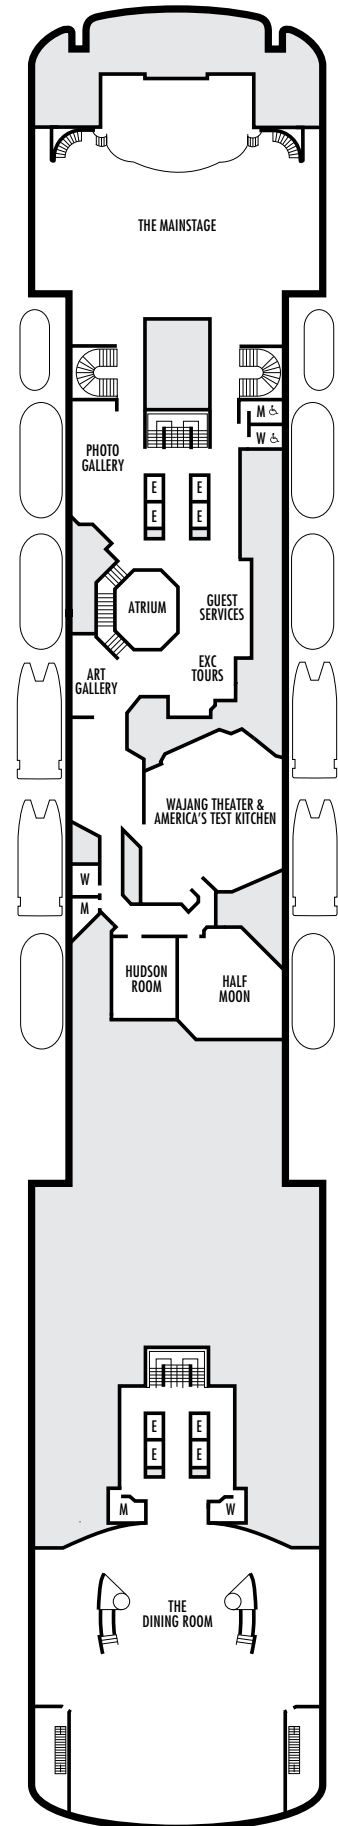

DECK 7—PROMENADE DECK