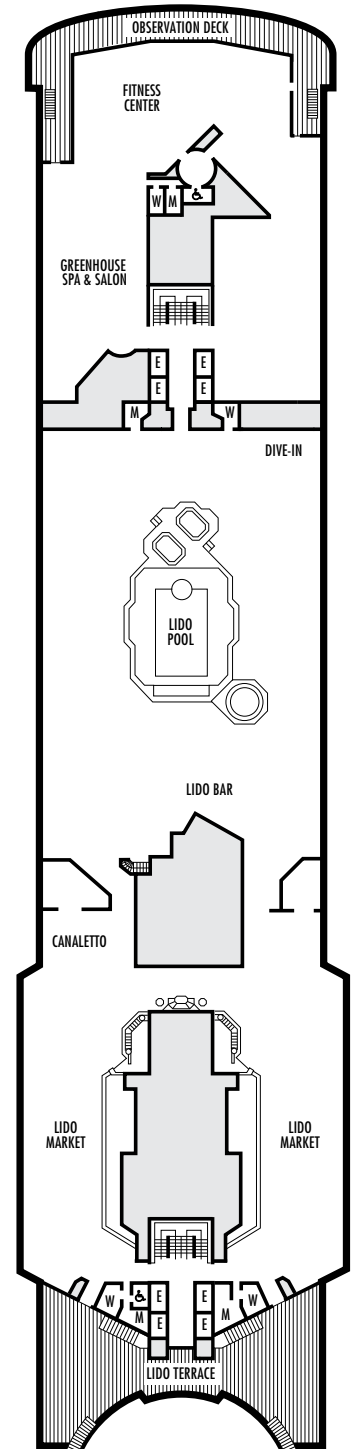

MAASDAM

DECK PLANS & STATEROOMS

The deck plans are color-coded by category of stateroom, and the category letter precedes the stateroom number in each room. All staterooms are equipped with flat-panel television, DVD player, telephone and multichannel music.

Important Note: Not all staterooms within each category have the same furniture configuration and/or facilities. Appropriate symbols within the rooms on the deck plans describe differences from the stateroom descriptions below.

All information is subject to change.

STATEROOM SYMBOL LEGEND

- Quad (2 lower beds, 1 sofa bed, 1 upper)
- Triple (2 lower beds, 1 sofa bed)
- △ Partial sea view
- × Fully obstructed view
- + Connecting rooms
- These staterooms have portholes instead of windows

ACCESSIBILITY STATEROOM SYMBOL LEGEND

- ♿ Staterooms CA367 is fully accessible, roll-in shower only, wheelchair-accessible doorways
- ★ Suites SA030, B200 & B202 and staterooms K500, G501, G502, C563, FF829 & FF831 are ambulatory accessible, shower only with small step, step into bathroom, standard interior and exterior door size. Staterooms EE390, EE389, G704, G706, G709 & G711 are ambulatory accessible, roll-in shower only, wheelchair-accessible doorways.

For more information regarding accessibility features on our ships please visit the [Accessible Cruising](#) section of our website.

Lido Deck