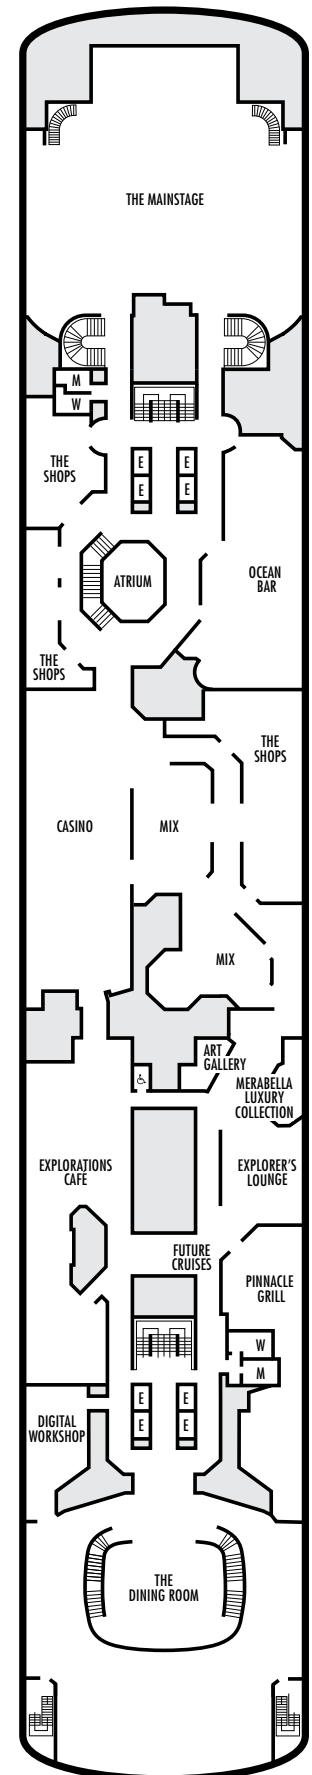

MAASDAM

DECK PLANS & STATEROOMS

The deck plans are color-coded by category of stateroom, and the category letter precedes the stateroom number in each room. All staterooms are equipped with flat-panel television, DVD player, telephone and multichannel music.

Important Note: Not all staterooms within each category have the same furniture configuration and/or facilities. Appropriate symbols within the rooms on the deck plans describe differences from the stateroom descriptions below.

All information is subject to change.

STATEROOM SYMBOL LEGEND

- Quad (2 lower beds, 1 sofa bed, 1 upper)
- Triple (2 lower beds, 1 sofa bed)
- △ Partial sea view
- × Fully obstructed view
- + Connecting rooms
- These staterooms have portholes instead of windows

ACCESSIBILITY STATEROOM SYMBOL LEGEND

- ♿ Staterooms CA367 is fully accessible, roll-in shower only, wheelchair-accessible doorways
- ★ Suites SA030, B200 & B202 and staterooms K500, G501, G502, C563, FF829 & FF831 are ambulatory accessible, shower only with small step, step into bathroom, standard interior and exterior door size. Staterooms EE390, EE389, G704, G706, G709 & G711 are ambulatory accessible, roll-in shower only, wheelchair-accessible doorways.

For more information regarding accessibility features on our ships please visit the [Accessible Cruising](#) section of our website.