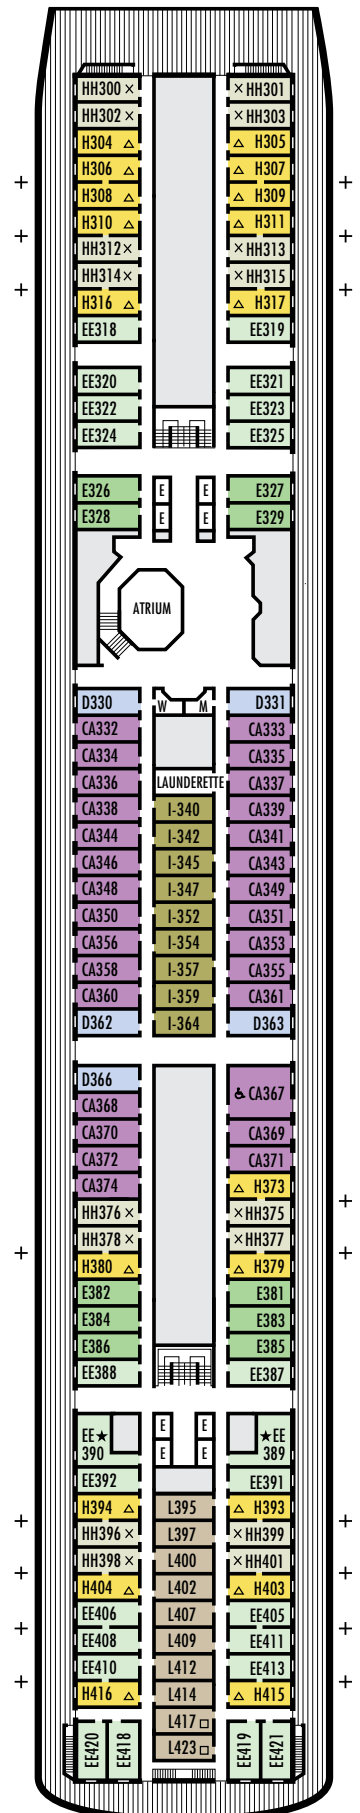

ACCESSIBILITY STATEROOM SYMBOL LEGEND

- ♿ Staterooms CA367 is fully accessible, roll-in shower only, wheelchair-accessible doorways
- ★ Suites SA030, B200 & B202 and staterooms K500, G501, G502, C563, FF829 & FF831 are ambulatory accessible, shower only with small step, step into bathroom, standard interior and exterior door size. Staterooms EE390, EE389, G704, G706, G709 & G711 are ambulatory accessible, roll-in shower only, wheelchair-accessible doorways.

For more information regarding accessibility features on our ships please visit the [Accessible Cruising](#) section of our website.

OCEAN-VIEW STATEROOMS

CA

Lanai: 2 lower beds convertible to 1 queen-size bed, bathtub & shower. Sliding glass doors lead onto the walk-around Lower Promenade Deck. Approximately 181–256 sq. ft.

D E EE

Large: 2 lower beds convertible to 1 queen-size bed, bathtub & shower. Approximately 174–255 sq. ft.

H HH

Large: 2 lower beds convertible to 1 queen-size bed, bathtub & shower. All H-category staterooms have partial sea views. All HH-category staterooms have fully obstructed views. Approximately 174–255 sq. ft.

INTERIOR STATEROOMS

I L

Large: 2 lower beds convertible to 1 queen-size bed, shower. Approximately 141–226 sq. ft.