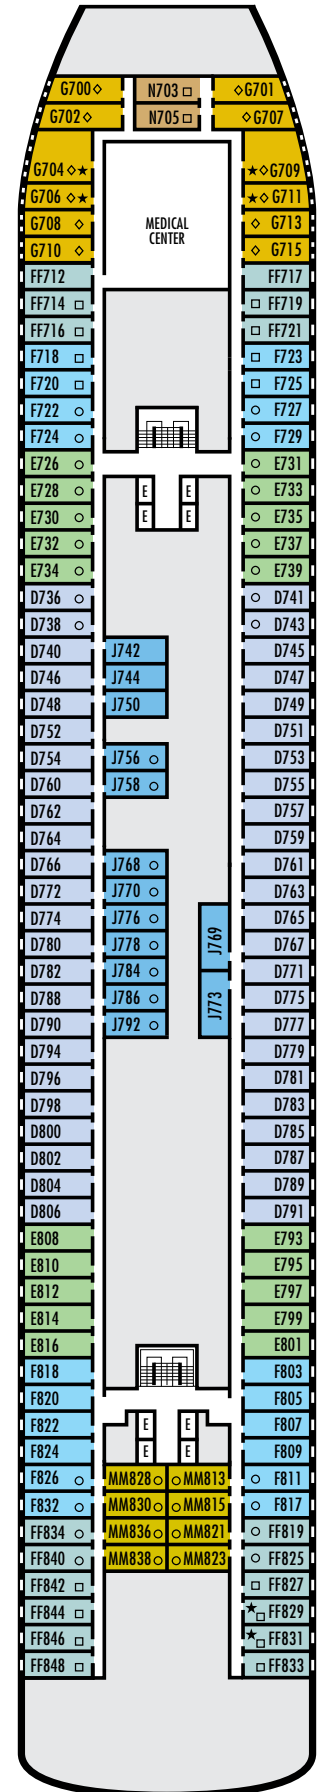

All information is subject to change.

STATEROOM SYMBOL LEGEND

- Quad (2 lower beds, 1 sofa bed, 1 upper)
- Triple (2 lower beds, 1 sofa bed)
- △ Partial sea view
- × Fully obstructed view
- + Connecting rooms
- These staterooms have portholes instead of windows

ACCESSIBILITY STATEROOM SYMBOL LEGEND

- ♿ Staterooms CA367 is fully accessible, roll-in shower only, wheelchair-accessible doorways
- ★ Suites SA030, B200 & B202 and staterooms K500, G501, G502, C563, FF829 & FF831 are ambulatory accessible, shower only with small step, step into bathroom, standard interior and exterior door size. Staterooms EE390, EE389, G704, G706, G709 & G711 are ambulatory accessible, roll-in shower only, wheelchair-accessible doorways.

For more information regarding accessibility features on our ships please visit the [Accessible Cruising](#) section of our website.

OCEAN-VIEW STATEROOMS

□ D □ E □ F □ FF

Large: 2 lower beds convertible to 1 queen-size bed, bathtub & shower. Approximately 174–255 sq. ft.

■ G

Large: 2 lower beds convertible to 1 queen-size bed, bathtub & shower. All G-category staterooms have portholes. Approximately 174–255 sq. ft.

INTERIOR STATEROOMS

□ J □ MM □ N

Large: 2 lower beds convertible to 1 queen-size bed, shower. Approximately 141–226 sq. ft.

DECK 4—A DECK Staterooms 700–848

A Deck