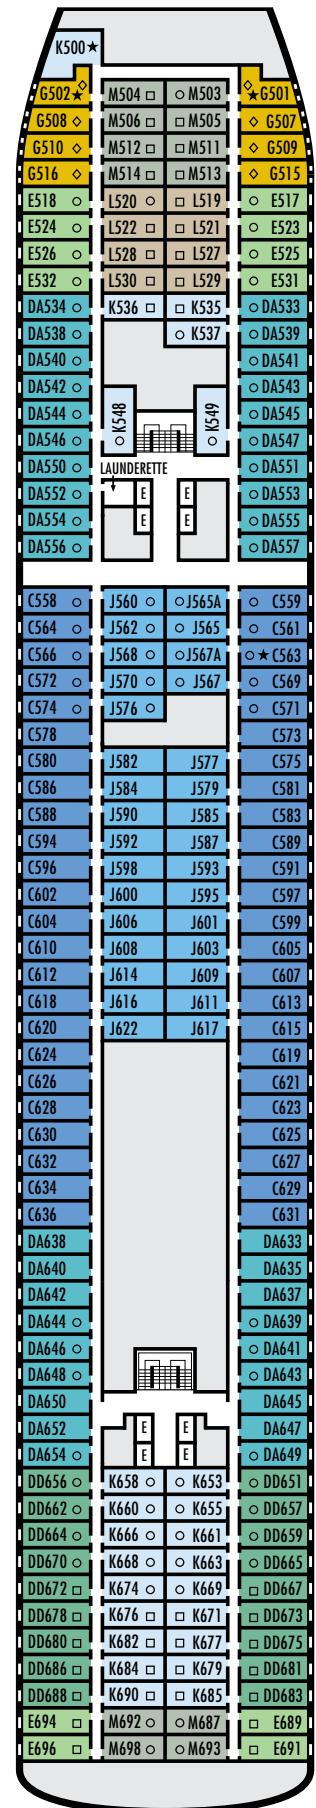

All information is subject to change.

STATEROOM SYMBOL LEGEND

- Quad (2 lower beds, 1 sofa bed, 1 upper)
- Triple (2 lower beds, 1 sofa bed)
- △ Partial sea view
- × Fully obstructed view
- + Connecting rooms
- These staterooms have portholes instead of windows

ACCESSIBILITY STATEROOM SYMBOL LEGEND

- ♿ Staterooms CA367 is fully accessible, roll-in shower only, wheelchair-accessible doorways
- ★ Suites SA030, B200 & B202 and staterooms K500, G501, G502, C563, FF829 & FF831 are ambulatory accessible, shower only with small step, step into bathroom, standard interior and exterior door size. Staterooms EE390, EE389, G704, G706, G709 & G711 are ambulatory accessible, roll-in shower only, wheelchair-accessible doorways.

For more information regarding accessibility features on our ships please visit the [Accessible Cruising](#) section of our website.

OCEAN-VIEW STATEROOMS

C **DA** **DD** **E**

Large: 2 lower beds convertible to 1 queen-size bed, bathtub & shower. Approximately 174–255 sq. ft.

G

Large: 2 lower beds convertible to 1 queen-size bed, bathtub & shower. All G-category staterooms have portholes. Approximately 174–255 sq. ft.

INTERIOR STATEROOMS

J **K** **L** **M**

Large: 2 lower beds convertible to 1 queen-size bed, shower. Approximately 141–226 sq. ft.

DECK 5—MAIN DECK Staterooms 500–698

Main Deck